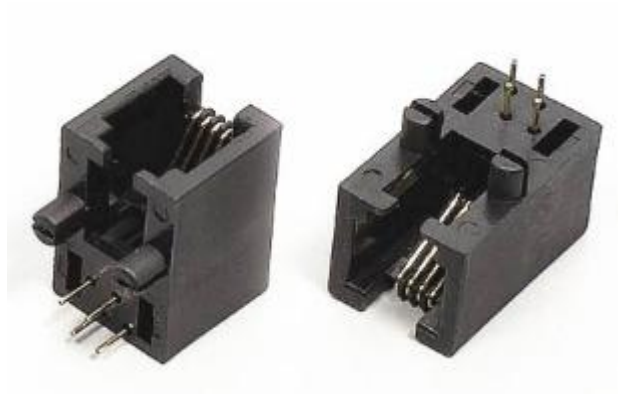

1220

---

PN: 1220.10201.X0X300

Product type: 5321-全塑-外露针-香菇脚-6P4C

Material:

Housing: Nylon or PBT (UL94V-0)

color: Black .Grey.or other colors

Contacts

Round Pin:0.46mm diameter phosphor bronze gold plating over nickel.

Plate:Fu" /3u" /6u" /15u"

Electrical

Current Rating :1.5 Amp Max.@25°C

Voltage Rating: 125Voits AC max

Insulation Resistance:500 Megohms min

Position Number:4 position/6position/8positions

Contact Number:2 contacts/4contacts/6contacts/8contacts

Plastic Peg:Spilt Peg/L peg

Delivery Time: 20 days after payment.

Brand Name: UTE