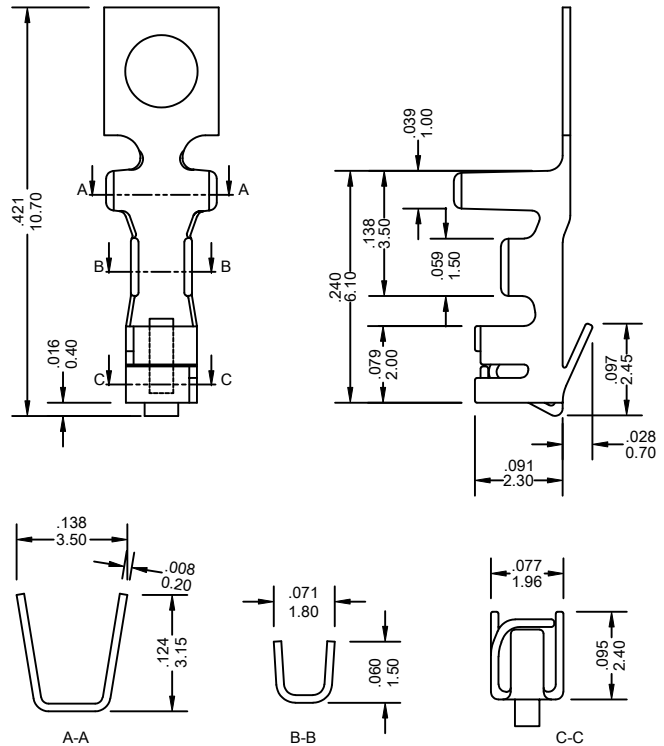

7000-T Series

FEATURES:

- . 7000-T Series Mates with VEN [7000] Series female connector
- . Accepts AWG 18-24 wire range
- . Material is Brass or Phos. Bronze
- . Qty/Reel: 8K PCS

UNIT: INCH
MM

Wire Gauge (AWG)	18	20	22	24
Pull Out Force (lb)	20	15	10	8

Ordering Information 7000-T

Series No.	Material	Contact Plating	
7000-T	BS	T	PB
7000-T Series	BS: Brass PS: Phos.Bronze	T: Tin S1: Gold Flash S5: 5u" Gold S10: 10u" Gold S15: 15u" Gold S30: 30u" Gold [S: Selective Gold]	RoHs

3700-T Series

FEATURES:

- . 3700-T Series Mates with VEN [3700] Series female connector
- . Accepts AWG 22-30 wire range
- . Material is Brass or Phos. Bronze
- . Qty/Reel: 10K PCS

UNIT: INCH
MM

Wire Gauge (AWG)	22	24	26	28	30
Pull Out Force (lb)	10	8	6	4	3

Ordering Information 3700-T Series

Series No.	Material	Contact Plating	
3700-T	BS	T	PB
3700-T Series	BS: Brass PS: Phos.Bronze	T: Tin S1: Gold Flash S5: 5u" Gold S10: 10u" Gold S15: 15u" Gold S30: 30u" Gold [S: Selective Gold]	RoHs