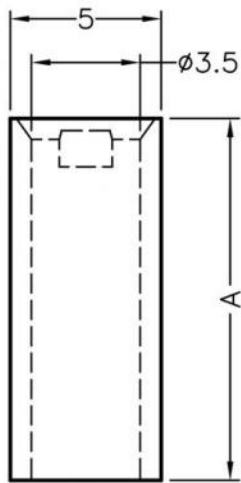

WEBSITE PHOTOS

⚠ This dwg is for reference only, Actual dwg should be based on formal engineering dwg issued by Kang Yang.

A	L	P
5.0	5	1

L	Recommend Assembling LED Size
P	Number of Assembling LED

ISO 9001
ISO 14001
QC 080000