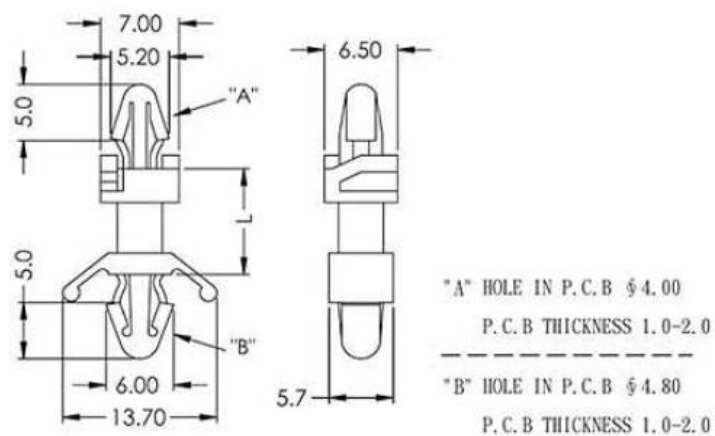

P.C.B SUPPORT(HOLE IN ϕ 4-4.8)

CBS-K SERIES

COLOR Natural

MATERIAL N66

Safety Norms UL94V-2

CAD

Size Sheet

UNIT:mm

ITEM NO.	L
CBS-5K	4.80
CBS-6K	6.40
CBS-9K	9.40
CBS-13K	12.7
CBS-22K	22.2
CBS-6KG	6.10